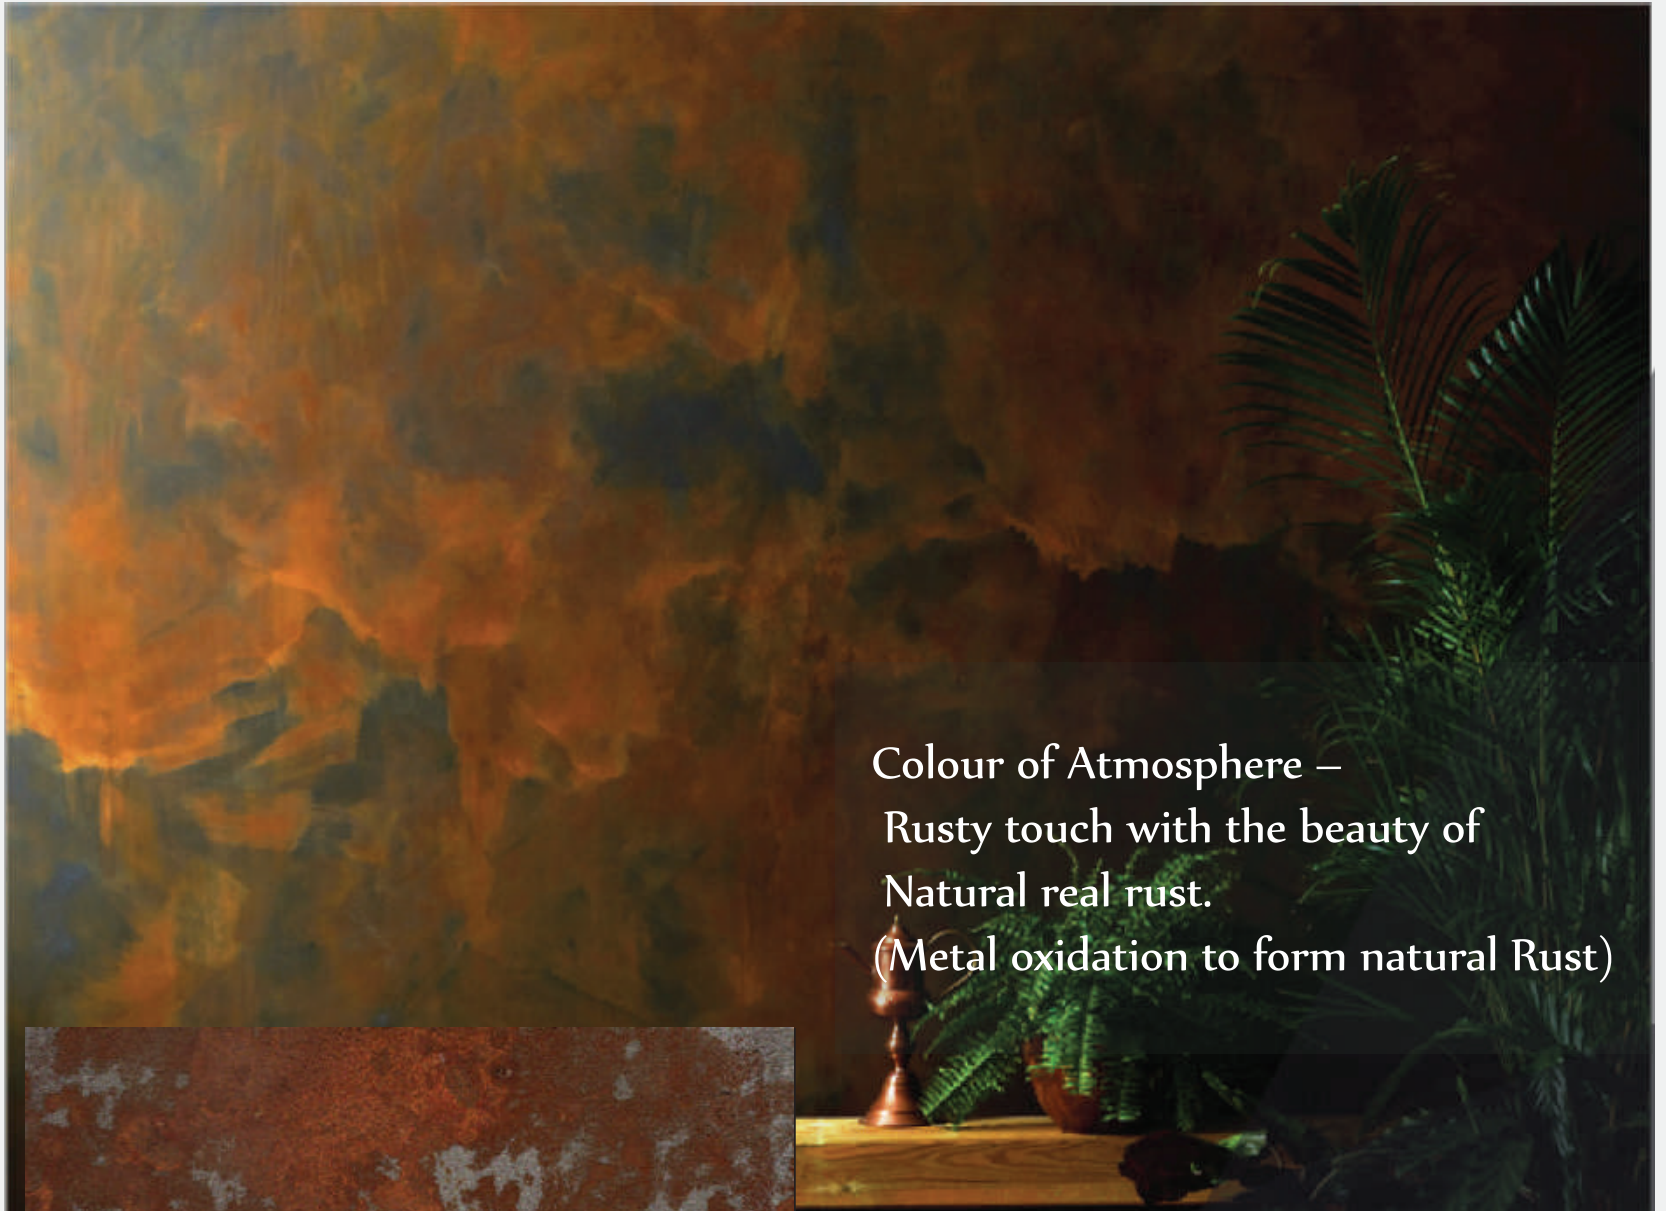

# RUSTON

Colour of Atmosphere –  
Rusty touch with the beauty of  
Natural real rust.  
(Metal oxidation to form natural Rust)

- Suitable for Interior & Exterior surfaces like Concrete ,plasterboards ,Masonry & MDF.
- Surface prepration require with putty and primer coating.
- Washable & low Maintenance
- Customization available
- Natural Oxidation Shade